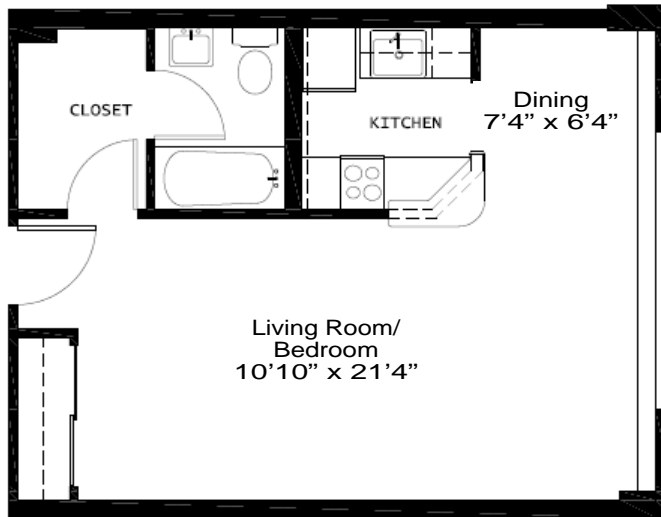

Dominion Plaza Floor Plans

Columbia

ONE BEDROOM
TIERS 31, 32

Arlington

ONE BEDROOM
TIER 02

Plaza

ONE BEDROOM
TIER 21

Dominion

ONE BEDROOM
TIERS 01, 11, 12

Washington

ONE BEDROOM - H.C.
TIER 22 - FIRST THRU 6TH FLOORS

Potomac

ONE BEDROOM
TIER 22 - 7TH AND 8TH FLOORS

Dominion Plaza Floor Plans

Capitol

TWO BEDROOM
TIERS 09, 10, 19, 20,
29, 30, 39, 40

Virginian

ONE BEDROOM
TIERS 03, 04, 13, 14,
23, 24, 33, 34

President

EFFICIENCY
TIERS 05, 06, 07, 08
15, 16, 17, 18,
25, 16, 27, 28,
35, 36, 37, 38