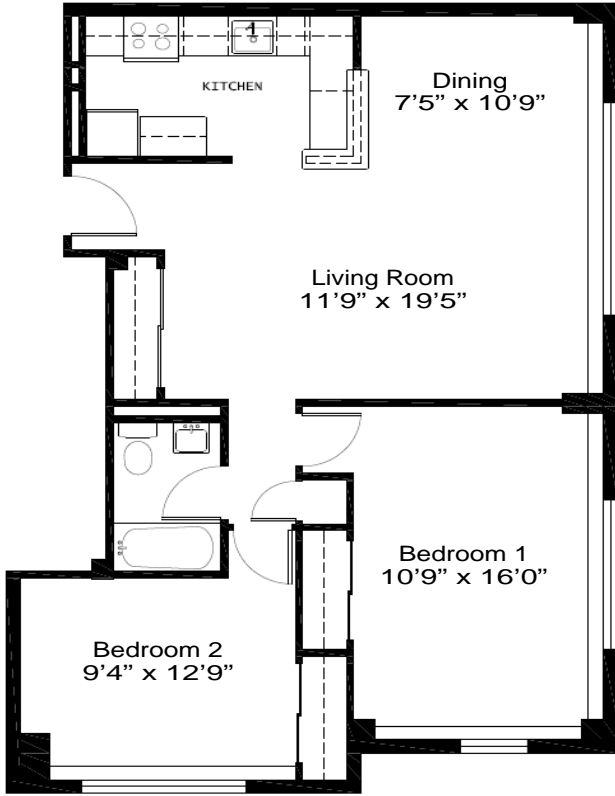

Dominion Plaza Floor Plans

Columbia

ONE BEDROOM
TIERS 31, 32

Arlington

ONE BEDROOM
TIER 02

Plaza

ONE BEDROOM
TIER 21

Dominion

ONE BEDROOM
TIERS 01, 11, 12

Washington

ONE BEDROOM - H.C.
TIER 22 - FIRST THRU 6TH FLOORS

Potomac

ONE BEDROOM
TIER 22 - 7TH AND 8TH FLOORS

Dominion Plaza Floor Plans

Capitol

TWO BEDROOM
TIERS 09, 10, 19, 20,
29, 30, 39, 40

Virginian

ONE BEDROOM
TIERS 03, 04, 13, 14,
23, 24, 33, 34

President

EFFICIENCY
TIERS 05, 06, 07, 08
15, 16, 17, 18,
25, 16, 27, 28,
35, 36, 37, 38