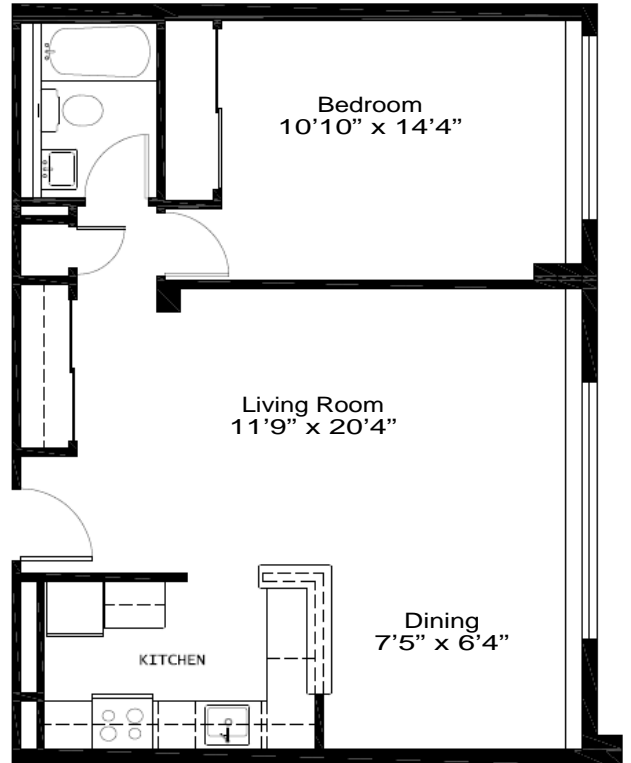

Dominion Plaza Floor Plans

Columbia

ONE BEDROOM
TIERS 31, 32

Arlington

ONE BEDROOM
TIER 02

Plaza

ONE BEDROOM
TIER 21

Dominion

ONE BEDROOM
TIERS 01, 11, 12

Washington

ONE BEDROOM - H.C.
TIER 22 - FIRST THRU 6TH FLOORS

Potomac

ONE BEDROOM
TIER 22 - 7TH AND 8TH FLOORS

Dominion Plaza Floor Plans

Capitol

TWO BEDROOM
TIERS 09, 10, 19, 20,
29, 30, 39, 40

Virginian

ONE BEDROOM
TIERS 03, 04, 13, 14,
23, 24, 33, 34

President

EFFICIENCY
TIERS 05, 06, 07, 08
15, 16, 17, 18,
25, 16, 27, 28,
35, 36, 37, 38